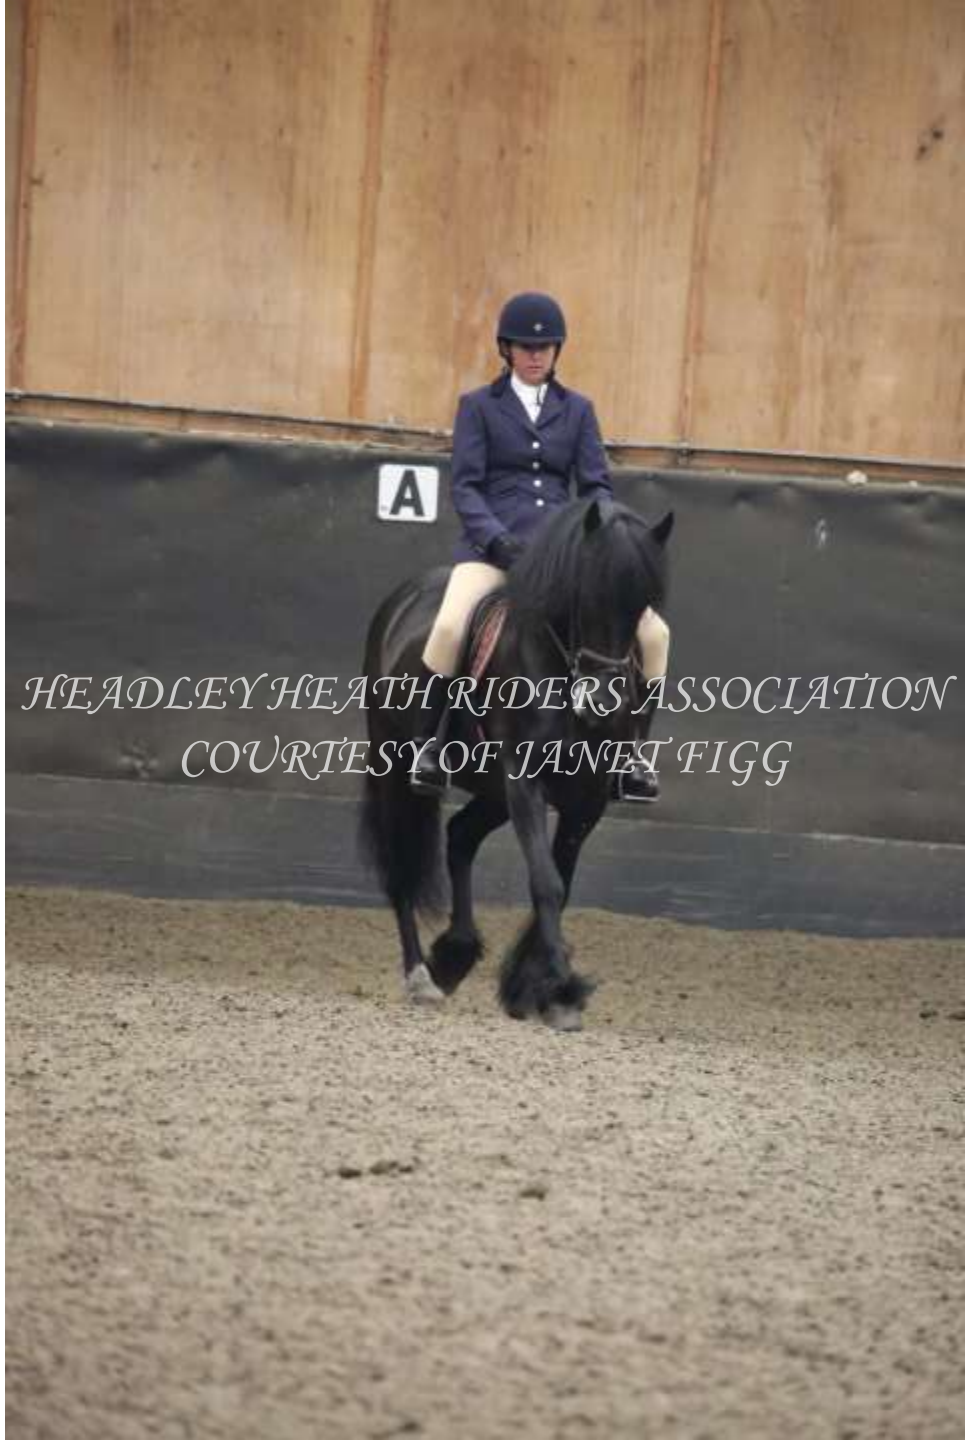

*HEADLEY HEATH RIDERS ASSOCIATION
COURTESY OF JANET FIGG*