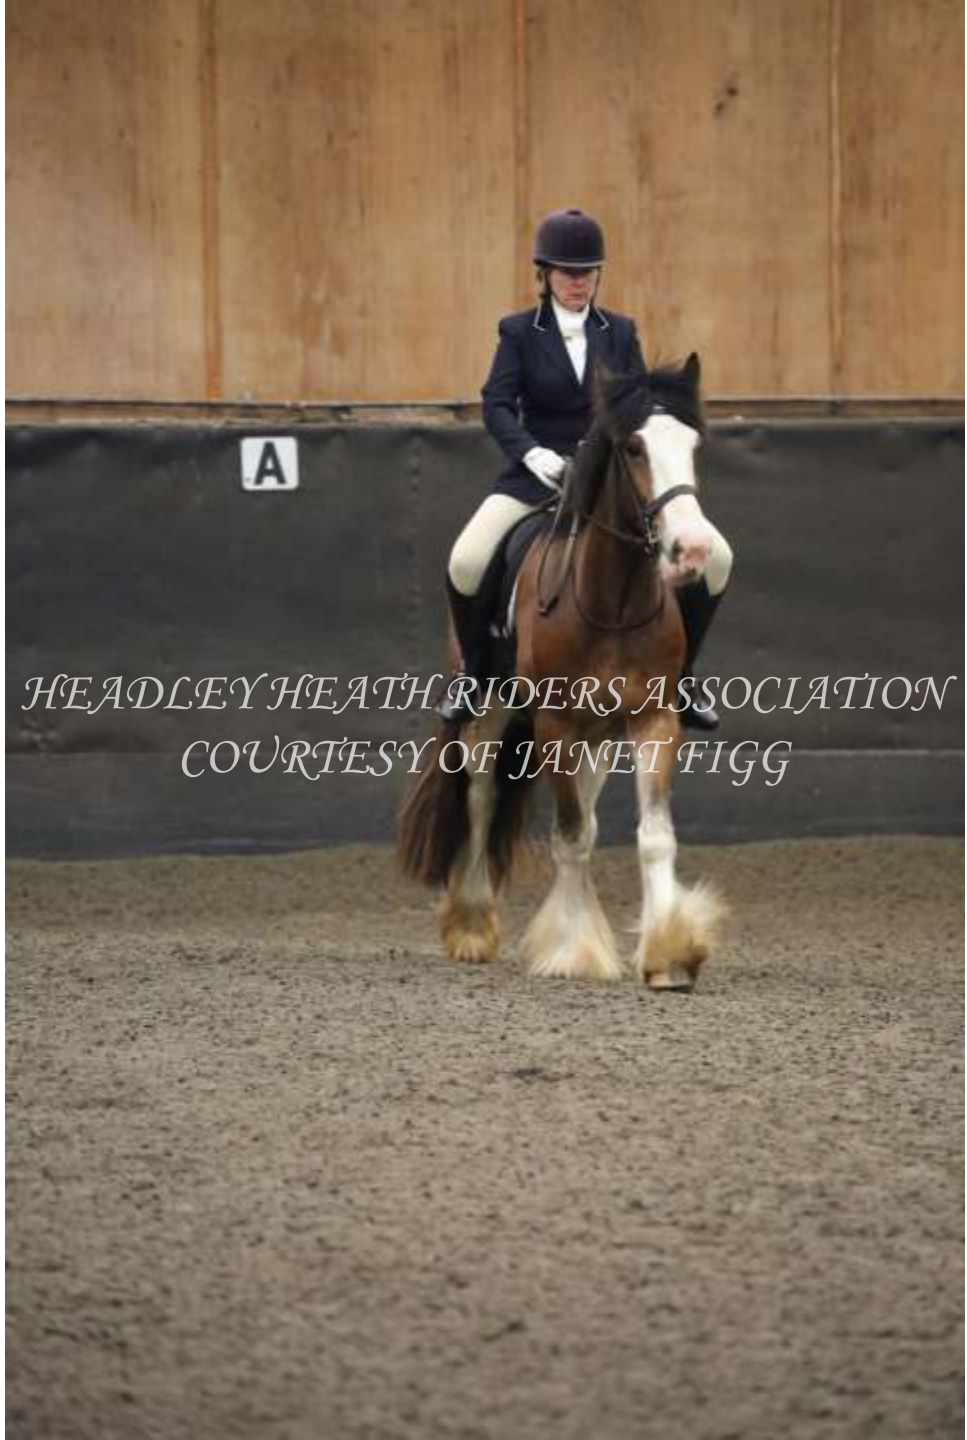

*8 x 6 - £7.00*

*10 x 8 - £8.00*

A photograph of a rider on a horse in an indoor arena. The rider is wearing a dark blue jacket, a purple helmet, and white breeches. The horse is brown with a white blaze on its face and white markings on its legs. The arena has a wooden wall with a circular light fixture. The text "HEADLEY HEATH RIDERS ASSOCIATION" and "COURTESY OF JANET FIGG" is overlaid on the image.

*HEADLEY HEATH RIDERS ASSOCIATION  
COURTESY OF JANET FIGG*

A photograph of a rider in a dark blue jacket and purple helmet riding a brown horse with a white blaze and white markings on its legs. The horse is moving across a dirt arena floor. The background consists of a wooden wall with a circular light fixture.

*HEADLEY HEATH RIDERS ASSOCIATION  
COURTESY OF JANET FIGG*

*HEADLEY HEATH RIDERS ASSOCIATION  
COURTESY OF JANET FIGG*

*HEADLEY HEATH RIDERS ASSOCIATION  
COURTESY OF JANET FIGG*

A rider in a dark blue jacket and purple helmet is riding a brown and white horse in an indoor arena. The horse has a white blaze on its face and white markings on its legs. The arena floor is made of sand or gravel. The background shows wooden walls and a dark lower section with a circular light fixture on the left and a letter 'K' on the right.

*HEADLEY HEATH RIDERS ASSOCIATION  
COURTESY OF JANET FIGG*

A rider in a dark blue jacket, white breeches, and a purple helmet is riding a brown horse with white markings on its face and legs. The horse is standing in an indoor arena with a wooden wall and a circular light fixture. A small white sign with the letter 'A' is visible on the wall to the left. The text 'HEADLEY HEATH RIDERS ASSOCIATION' and 'COURTESY OF JANET FIGG' is overlaid on the image in a white, serif font.