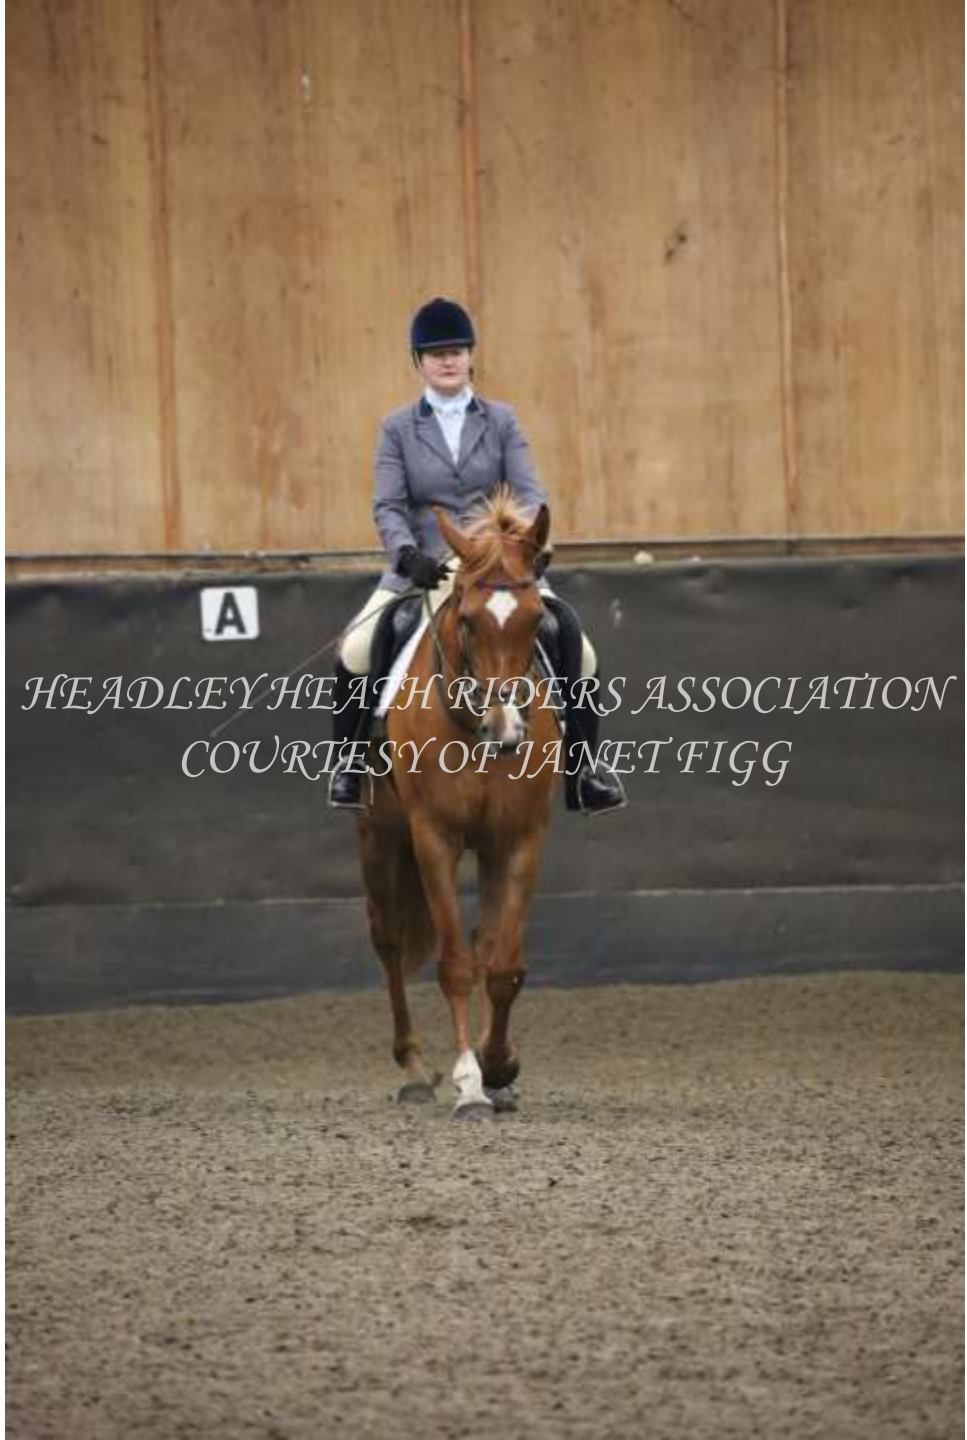

*HEADLEY HEATH RIDERS ASSOCIATION
COURTESY OF JANET FIGG*